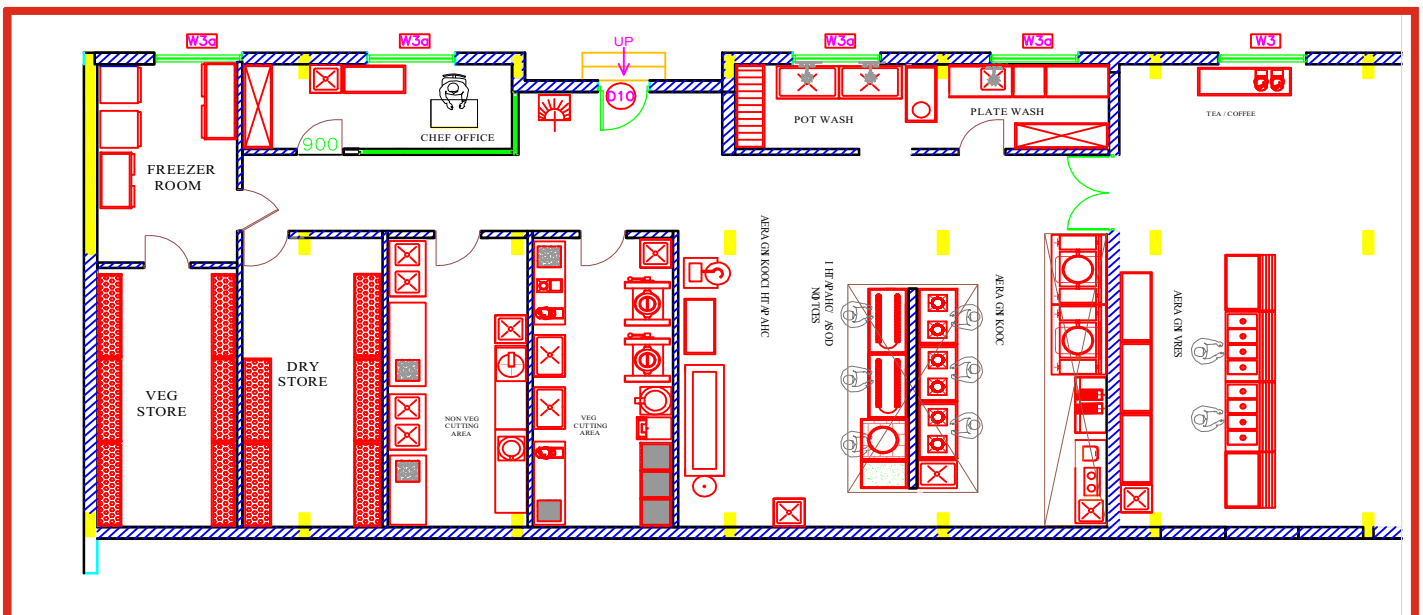

Sample Kitchen Layout

SHEELA EQUIPMENTS PVT.LTD. "COMPLETE KITCHEN SOLUTIONS" NO.11,3RD FLOOR,1ST CROSS, 80 FT ROAD,MARUTHINAGAR, CHANDRALAYOUT,B'LORE-72 PH.NO.9845376085 / 9845392696	DATE:15.04.2016	PROJECT: PROPOSED KITCHEN LAYOUT FOR UNIVERSAL TUBES & PIPE INDUSTRIES LLC @ DUBAI
	REVISION : 02	
	ENCLOSED: LEGEND	